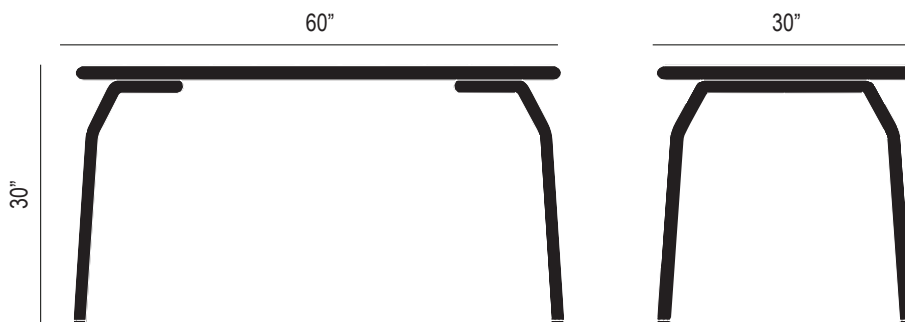

Warranty: 3 years

FINISH OPTIONS:

black PC

white PC

moss green PC

Weight: 50.7 lbs

Packaging: Double walled cardboard, internal blocking. Box 1: 59"W x 31.5"H x 3"D, Box 2: 32.6"W x 30.7"H x 11.4"D

Pieces per box: 1