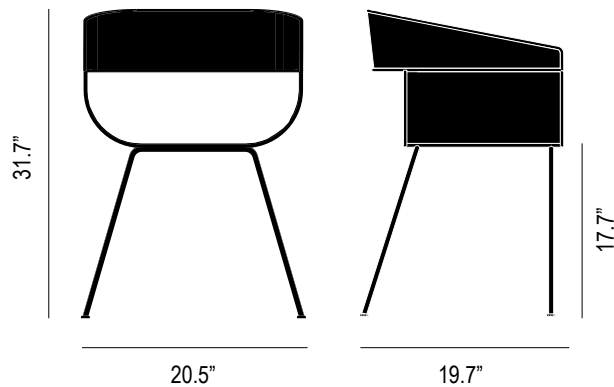

SCOOP OUTDOOR CHAIR G33

Design: Mark Daniel, 2018

Materials: Powder coated steel and galvanized steel tube and steel mesh

Certifications: Meets or exceeds ANSI/BIFMA X5.1. Meets or exceeds ANSI/BIFMA M7.1 VOC emissions standards for office furniture.

Care & Cleaning: Clean and dust with a damp cloth. Keep covered and out of inclement weather when not in use.

Warranty: 3 years

FINISH OPTIONS:  white PC  gray PC

Weight: 37.5 lbs

Packaging: Double walled cardboard, internal blocking. 24"W x 24"H x 24"D

Pieces per box: 2

Assembly: Simple assembly required

Duty Code: 9401.79.00.11

Made in: China

Lead time: 3 - 5 business days (stocked quickship product), backorders & special orders 4 - 6 weeks + transit