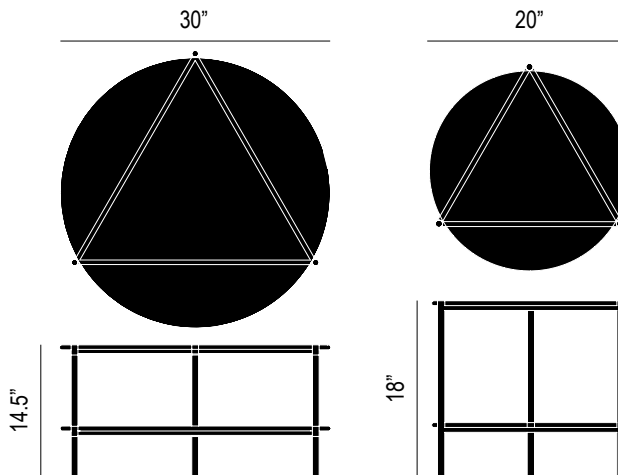

Warranty: 3 years

FINISH OPTIONS:

black PC
clear glass
gray terrazzo

black PC
clear glass
green terrazzo

white PC
clear glass
pink terrazzo

Weight: Coffee table 66.4 lbs, Side table 31.7 lbs

Packaging: Double walled cardboard, internal blocking.

Coffee table Box 1: 31.5"W x 2"H x 31.5"D , Box 2: 31.5"W x 2"H x 31.5"D, Box 3: 28"W x 13"H x 24.4"D

Side table Box 1: 21.6"W x 2"H x 21.6"D, Box 2: 21.6"W x 2"H x 21.6"D, Box 3: 19.3"W x 14.2"H x 17"D